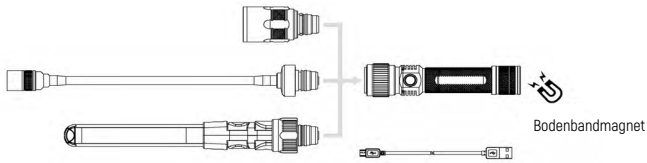

3 in 1 austauschbarer Taschenlampe:

Produktleistung:

1) Schnelles Einlegen und Entfernen von Lampenhalter.
2) Drei Arten von Lampenkappen, die den unterschiedlichen Anforderungen an die Beleuchtung gerecht werden. Konventionelle Langstrecken-Fokussierlampe. COB Highlight Kurzstreckenarbeitslicht, komplett gefaltet und leicht zu transportieren langes und dünnes Schlauchlicht, das den Lichtenanforderungen in engen Bereichen gerecht wird.
3) Konstantstrom. 4) USB-Lade-Schnittstelle. 5) Starke Magnetbasis. 6) Schutzniveau IP54.
7) Der Stromindikator soll das Verständnis für die Stromsituation erleichtern.

Betriebsanleitung:

1) Bitte berechnen Sie mehr als 8 Stunden, bevor Sie das erste Mal verwenden.
2) Die rote Farbe der Ladeanzeige zeigt den Beginn der Ladung an und die grüne Farbe zeigt die Fertigstellung der Ladung an.
3) Schaltfolge: Schwache-stark-ab.
4) Bitte nehmen Sie den Akku heraus, wenn er lange nicht benutzt wird. Es wird empfohlen, alle 30 Tage voll aufgeladen zu werden.
5) Bitte laden Sie das Gerät mit einem 5VIA oder 5V2A Netzteil auf.
6) Der Schalter zeigt Rot an, was darauf hinweist, dass die Leistung weniger als 10% beträgt. Bitte sofort aufladen.

Produktparameter:

	Zoom-Lampenhalter	COB dünne Lineal-Lampe	Zoom-Schlauchlampen Halter
Lichtstrom	320 lm/gehobene	350 lm/gehobene	180 lm/gehobene
Ausdistanzweite	140 m/gehobene	25 lm/gehobene	85 lm/gehobene
Entlastungszeit	2 Stunden/gehobene	1,5 Stunden/gehobene	5,5 Stunden/gehobene
Ladezeit	4-4,5 Stunden		
IP-Schutzniveau	IP54		
Batterie	3,7V/2200 mAh Lithium-Batterie		

Packliste:

1) Zoom-Lampenhalter 1Pc.
2) COB Dünne Regellampe 1Pc.
3) Zoom-Schlauchlampen Halter 1Pc.
4) Lampenkörper 1Pc.
5) Eine Ladefläche (80cm).
6) EVA-Packpad.

Hinweis:

1) Der Akku ist im Werk nicht voll geladen. Der Benutzer sollte vor der ersten Nutzung voll aufgeladen werden. Bitte bestätigen Sie, dass die LED-Lampe beim Aufladennicht funktioniert.
2) Bitte verwenden Sie nur das USB-Datenkabel, um sich mit dem Ladegerät zu verbinden.

Betriebsumfeld:

1) Die empfohlene Nutzungstemperatur dieses Produktes beträgt 0-20 Grad Celsius und die Grenze liegt bei 0-40 Grad Celsius. Eine Überschreitung der Grenze verringert die Lebensdauer des Produkts und kann das Produkt beschädigen.
2) Das Produkt sollte weit weg von der Heizquelle sein und kann in der Umwelt nicht mit ätzendem Gas, ätzender Flüssigkeit, hoher Luftfeuchtigkeit und hohem Staub verwendet werden.
3) Dieses Produkt IP54 ist so konzipiert, dass Staub und Spritzer vermieden werden. Bitte vermeiden Sie es, es bei Regen, in der nassen Umgebung und an anderen Stellen zu laden oder zu verwenden, wo es einfach ist, das Produkt ins Wasser zu bringen.

Warnung: