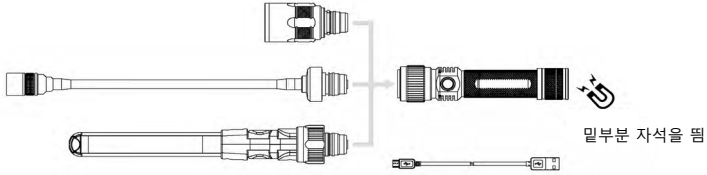

3 인 1 호환형 손전등 :

제품 성능 :

1) 전등 소켓의 펌속 호환.
2) 3 가지 전등 소켓을 부동한 수요를 만족 .일반 룽 슷 포커싱 라이트 .COB 하이лай트의 근거리 작업등 , 풀딩 가능한 휴대용 슬렌더 포커싱 라이트 , 짧은 공간에서의 조명 수요를 만족 .
3) 형류 . 4) USB 충전 단자 . 5) 강한 자석의 베이스 . 6) IP54 방어 레벨 .
7) 전량 지시등 설계로 전량의 상황을 알 수 있음 .

조작 설명 :

1) 최초 사용 시 8 시간 이상 충전해 주십시오 .
2) 충전에서 빨간 지시등이면 충전이 시작된 것이고 푸른 지시등이면 충전 완료하였음을 의미합니다 .
3) 스위치 순서 : 강 - 약 - 종료 .
4) 오래 동안 전지를 사용하지 않을 경우 전지를 뽑아내야 하며 30 일에 한 번 전기를 충전해 주십시오 .
5) 출력이 5V1A 또는 5V2A 어댑터로 설비에 충전하십시오 .
6) 스위치에 빨간 지시등이 켜지면 기존 전량이 10% 미만인 것을 뜻하기에 바로 충전해야 합니다 .

제품 매개변수 :

	주밍 소켓	COB 적적 램프	주밍 호스 소켓
광속	320LM/ 강조	350LM/ 강조	180LM/ 강조
조명거리	140M/ 강조	25M/ 강조	85M/ 강조
방전시간	2 시간 / 강조	1.5 시간 / 강조	5.5 시간 / 강조
충전시간	4-4.5 시간		
IP 방어레벨	IP54		
배터리다	3.7V/2200MAH 리튬전지		

포장 리스트 :

1) 주밍 소켓 1Pc.
2) COB 적적 램프 .
3) 주밍 호스 소켓 1Pc.
4) 램프 바디 1Pc.
5) 충전 케이블 (180cm).
6) EEVA 포장 패드 .

주의 사항 :

1) 출 하 시 배터리가 가득 차지 않아 사용자가 처음 사용하기 전에 충분한 전기가 공급되어야 하며 , 충전 시 LED 램프 가 비작업 상태를 확인 하신다 .
2) 본 제품에 따른 USB 케이블로 설비를 충전하십시오 .

조작환 :

1) 본 제품은 온도 0-20 도 , 극한의 0-40 도를 권장하며 , 한계를 초과하면 제품의 수명이 낮아지고 제품이 손상 될 수 있다 .
2) 제품은 발열원을 멀리해야 하며 부식 가스 , 부식 액체 , 높은 습도 및 높은 분진 환경에서 사용해서는 안 된다 .
3) 본 제품은 IP54 방진방수 설계입니다 . 비속이나 습한 환경과 같은 제품에 물이 쉽게 들어갈 수 있는 장소에 충전 또는 사용하지 마십시오 .

경고 :

1) 광원을 똑바로 쳐다보지 마신다 , 그렇지 않으면 눈에 손상을 입힐 것이다
2) 본 제품은 배터리의 단락 방지 보호 회로가 있지만 , 여전히 발열원이 있거나 부식 , 산성이 있는 환경 에서의 충전을 금지하며 , 그렇 지 않을 경우 단락의 위험이 있으며 , 제품 및 신변안전 훼손 우려

본 제품은 소모가 용이한 제품이며 , 세달의 종신보호용에 해당되지 않는다