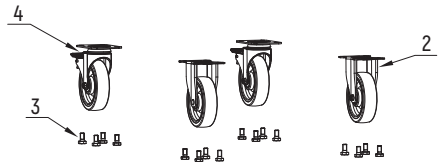

Tools required for installation

- 17mm wrench 

Part List

| No. | Name | Qty. |
|-----|-----------------------|------|
| 1 | Trolley body | 1 |
| 2 | Castor fixed wheel | 2 |
| 3 | Castor driven wheel | 2 |
| 4 | Wheel foot bolt (set) | 16 |

Installation steps

1. Open the packaging of the handcart and take out the main body and caster components of the handcart. Invert the main body of the handcart on a clean cushion to prevent damage to the surface of the handcart.
2. Install the casters of the trolley onto the flat plate of the trolley in sequence with casters bolts (the moving wheels must be installed on the same side as the handle)
3. Turn the trolley back to its normal position