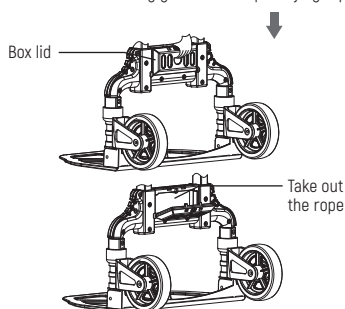

 **WARNING**

Using or operating without following the instructions listed below may result in serious product damage!

Operation steps:

① Open the flatbed of the trolley

Directly pull down the flatbed of the trolley and open the casters at the same time

② Open the handle

Pinch the lever switch and adjust upwards to pull the handle open

③ Adjusting the height of the handle

Pinch the switch, the handle can adjust three heights

④ Easy to fold

Pinch the switch, retract the handle downwards, and retract the flatbed upwards

⑤ Closing completed

When loading goods that require tying ropes

Notes:

- Please do not drag the cart while running, do not push in the opposite direction, do not stand on the cart, do not load too high items, and do not park near the fire source
- When using the handcart, please perform a routine inspection. If there is any damage or loosening of screws and nuts, please do not use it
- Please use on a flat road surface. When using, please tow in a straight line and do not tilt the goods to one side
- Please do not load items too heavy, and the maximum weight cannot exceed the maximum load range of the product. When there is a large accumulation of heavy objects, the items need to be tied up properly
- When folding or using, please pay attention to safety and prevent hands from getting caught
- If you have any suggestions or opinions during use, please contact us