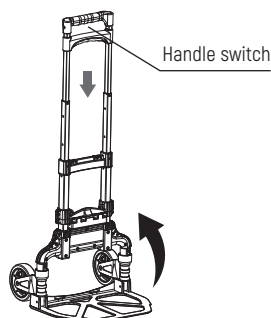

 **WARNING**

Using or operating without following the instructions listed below may result in serious product damage!

Operation steps:

① Open the flatbed of the trolley

Directly pull down the flatbed of the trolley and open the casters at the same time

② Open the handle

Pinch the lever switch and adjust upwards to pull the handle open

③ Adjusting the height of the handle

Pinch the switch, the handle can adjust three heights

④ Easy to fold

Pinch the switch, retract the handle downwards, and retract the flatbed upwards