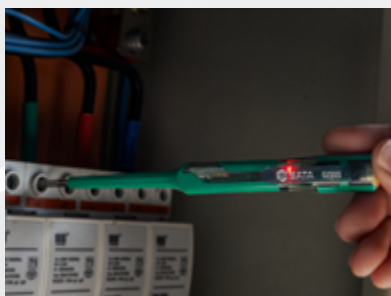

精准检测，安全无忧

Accurate detection, safe and secure

62505 | HIGHLIGHT CIRCUIT TESTER
高亮测电笔

- 优质刀杆
- High Quality Head

- 高亮 LED
- Highlight

- 智能芯片
- Chip control

- 具有零火线检测、线路通断检测、直流电检测功能
- 具备自检功能，使用更安全
- 采用智能芯片控制，反应更灵敏
- 注意：请勿作为普通螺丝刀使用
- With Zero/Live line detection, line on/off detection, DC detection function
- With self-check function, more secure use
- Intelligent chip control, more sensitive response
- Please Do NOT use as a normal screwdriver

高亮测电笔 / Highlight Circuit Tester

性能参数 PARAMETER

产品型号 Item No.	品名	Description	长 (MM) Length	宽 (MM) Width	高 (MM) Height
62505	高亮测电笔	Highlight Circuit Tester	155	16	20

ⓘ 本品属易耗品，不属于世达终身保用范围
ⓘ No warranty as consumables