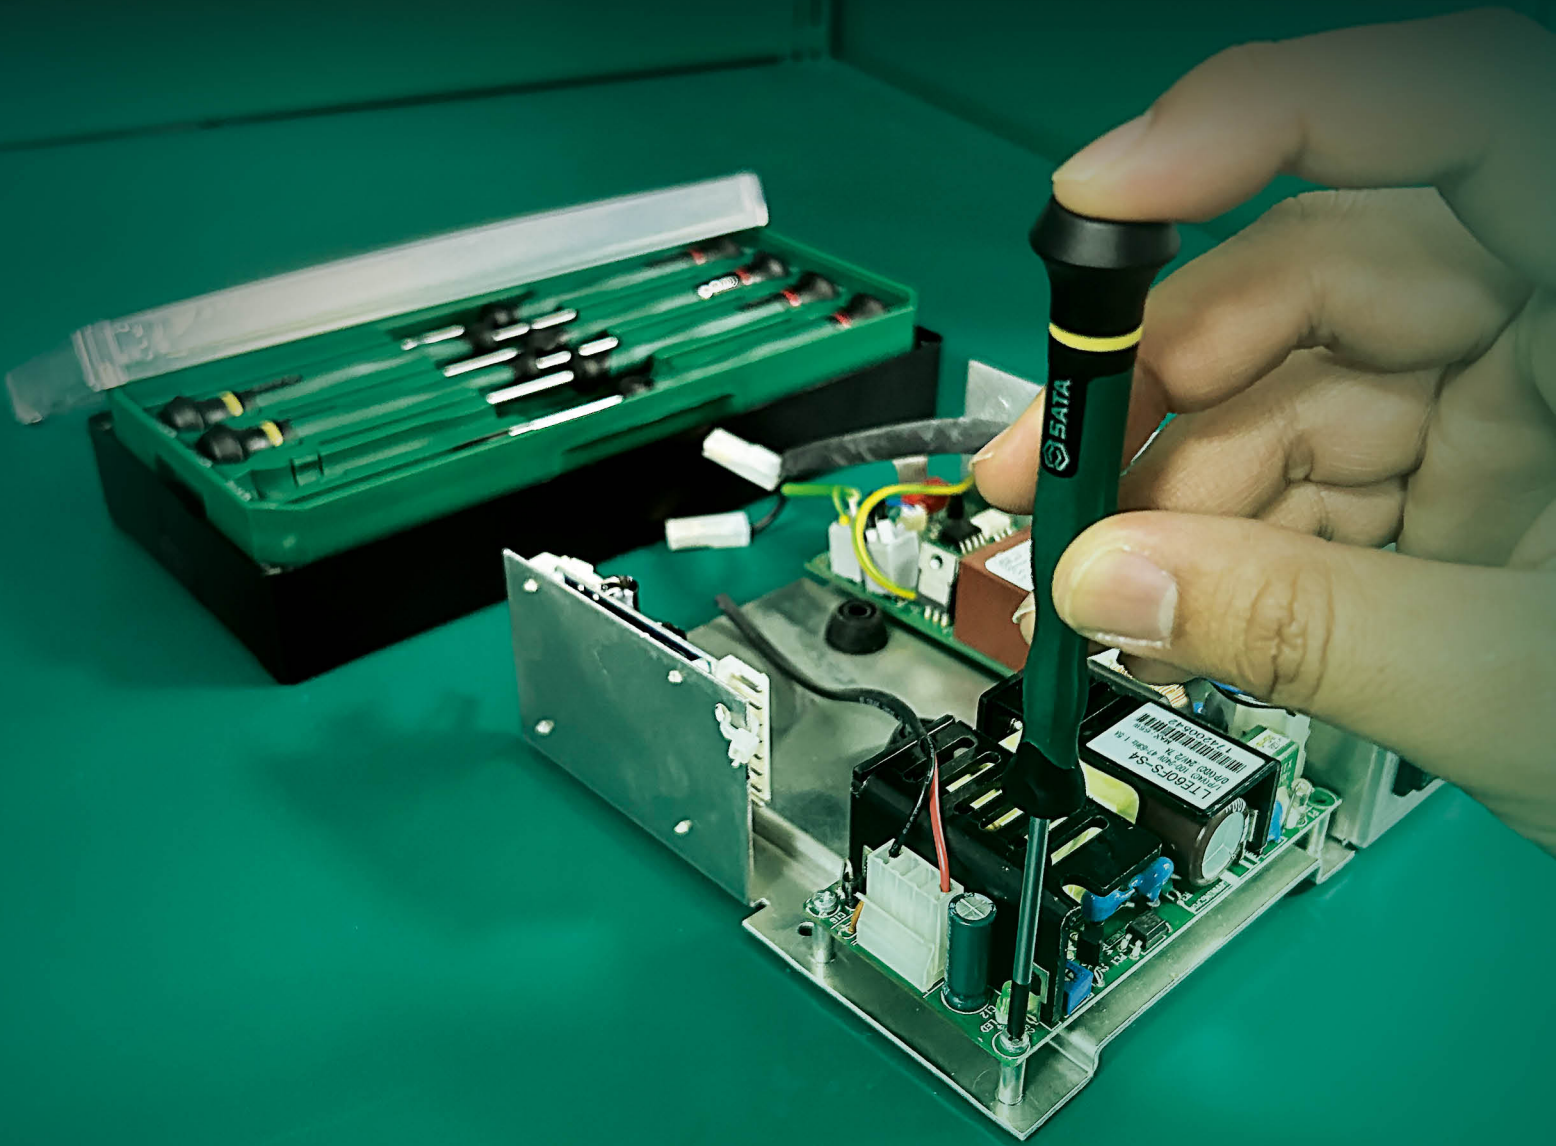

# 自由堆叠，随意组合，高效工作

Free stacking, arbitrary combination, efficient work

**09319-09322**

ELECTRONIC TOOL SET  
电子工具组套

09319

09320

09321

09322

- 一体成型磁吸工具箱，使用方便，更可堆叠摆放，节省空间
- 盒内印有螺丝批头型，方便选用
- 工具箱后盖附加绑带设计，至多可固定2层工具箱，适合外出使用
- 刀杆采用 S2 合金钢，经精密加工及热处理，扭力、硬度均达最佳，刀头发黑处理
- 特有旋转式旋帽设计，方便省力
- 适用于：电视、钟表、电脑、眼镜、通讯仪器、光学仪器、录像机、电话、玩具模型、照相机及各种精密仪器设备的维护和修理
- The integrated magnetic suction tool box is convenient to use and can be stacked to save space
- The tool box printed screw head type, easy to choose.
- The back cover of the tool box is attached with a binding design, which can fix up to 2 layers of the tool box, suitable for outdoor use.
- The rod is made of S2 alloy steel, and has been subject to precision machining and heat treatment, achieving best torque and hardness. The screwdriver head is blackened.
- Unique rotary screw cap design, easy to use and labor saving
- Applicable to the maintenance and repair of TV, clock & watch, computer, glasses, communication equipment, optical instrument, VCR, telephone, toy & model, camera, and various precision instruments and equipment

## 电子工具组套/ Electronic Tool Set