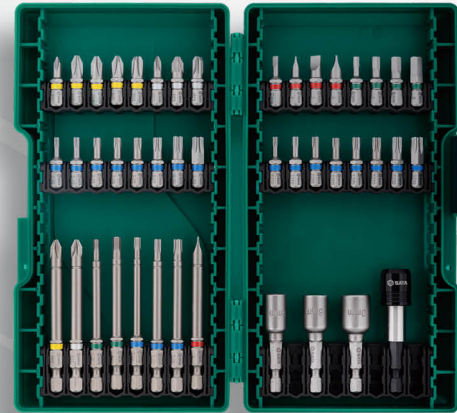

# 百变应对，效率翻倍

Versatile response, doubling efficiency

**09336** | 28PC. POWER TOOL ACCESSORIES  
28 件电动工具辅件组套

**09337** | 44PC. POWER TOOL ACCESSORIES  
44 件电动工具辅件组套

09336

- 旋具头采用 S2 合金钢制造，耐磨性好，使用寿命长
- 旋具头带彩色胶套，方便快速辨识规格
- 六角柄金工钻，高速钢材质，尺寸精准耐磨
- 磁性六角尾套筒，方便吸附螺栓
- The bits is made of S2 alloy steel with excellent wear resistance and long service life
- The bits is equipped with a colored rubber sleeve, making it easy to quickly identify specifications
- The drill is made of high speed steel material, with accurate size and excellent wear resistant
- Magnetic Nut Driver, convenient for attaching bolts

09337

- 旋具头采用 S2 合金钢制造，耐磨性好，使用寿命长
- 旋具头带彩色胶套，方便快速辨识规格
- 快速夹持延长杆，内置弹簧设计，旋具头更换更快捷
- 磁性六角尾套筒，方便吸附螺栓
- The bits is made of S2 alloy steel with excellent wear resistance and long service life
- The bits is equipped with a colored rubber sleeve, making it easy to quickly identify specifications
- Quick clamping extension rod, built in spring design, faster replacement of screwdriver head
- Magnetic Nut Driver, convenient for attaching bolts

### 性能参数 PARAMETER

产品型号 Item No.	品名	Description	长 (MM) Length	宽 (MM) Width	高 (MM) Height	重量 (Kg) Weight
09336	28件电动工具辅件组套	28Pc. Power Tool Accessories	198	111	40	0.60
09337	44件电动工具辅件组套	44Pc. Power Tool Accessories	198	111	40	0.60