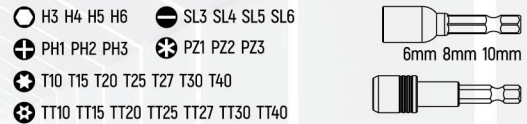

# 百变应对，效率翻倍

Versatile response, doubling efficiency

**09336** | 28PC. POWER TOOL ACCESSORIES  
28 件电动工具辅件组套

**09337** | 44PC. POWER TOOL ACCESSORIES  
44 件电动工具辅件组套

09336

- 旋具头采用 S2 合金钢制造，耐磨性好，使用寿命长
- 旋具头带彩色胶套，方便快速辨识规格
- 六角柄金工钻，高速钢材质，尺寸精准耐磨
- 磁性六角尾套筒，方便吸附螺栓
- The bits is made of S2 alloy steel with excellent wear resistance and long service life
- The bits is equipped with a colored rubber sleeve, making it easy to quickly identify specifications
- The drill is made of high speed steel material, with accurate size and excellent wear resistant
- Magnetic Nut Driver, convenient for attaching bolts

09337

- 旋具头采用 S2 合金钢制造，耐磨性好，使用寿命长
- 旋具头带彩色胶套，方便快速辨识规格
- 快速夹持延长杆，内置弹簧设计，旋具头更换更快捷
- 磁性六角尾套筒，方便吸附螺栓
- The bits is made of S2 alloy steel with excellent wear resistance and long service life
- The bits is equipped with a colored rubber sleeve, making it easy to quickly identify specifications
- Quick clamping extension rod, built in spring design, faster replacement of screwdriver head
- Magnetic Nut Driver, convenient for attaching bolts

### 性能参数 PARAMETER

产品型号 Item No.	品名	Description	长 (MM) Length	宽 (MM) Width	高 (MM) Height	重量 (Kg) Weight
09336	28件电动工具辅件组套	28Pc. Power Tool Accessories	198	111	40	0.60
09337	44件电动工具辅件组套	44Pc. Power Tool Accessories	198	111	40	0.60