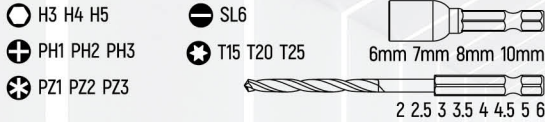

# 百变应对，效率翻倍

Versatile response, doubling efficiency

**09336** | 28PC. POWER TOOL ACCESSORIES  
28 件电动工具辅件组套

**09337** | 44PC. POWER TOOL ACCESSORIES  
44 件电动工具辅件组套

09336

- 旋具头采用 S2 合金钢制造，耐磨性好，使用寿命长
- 旋具头带彩色胶套，方便快速辨识规格
- 六角柄金工钻，高速钢材质，尺寸精准耐磨
- 磁性六角尾套筒，方便吸附螺栓
- The bits is made of S2 alloy steel with excellent wear resistance and long service life
- The bits is equipped with a colored rubber sleeve, making it easy to quickly identify specifications
- The drill is made of high speed steel material, with accurate size and excellent wear resistant
- Magnetic Nut Driver, convenient for attaching bolts

09337

- 旋具头采用 S2 合金钢制造，耐磨性好，使用寿命长
- 旋具头带彩色胶套，方便快速辨识规格
- 快速夹持延长杆，内置弹簧设计，旋具头更换更快捷
- 磁性六角尾套筒，方便吸附螺栓
- The bits is made of S2 alloy steel with excellent wear resistance and long service life
- The bits is equipped with a colored rubber sleeve, making it easy to quickly identify specifications
- Quick clamping extension rod, built in spring design, faster replacement of screwdriver head
- Magnetic Nut Driver, convenient for attaching bolts

### 性能参数 PARAMETER

产品型号 Item No.	品名	Description	长 (MM) Length	宽 (MM) Width	高 (MM) Height	重量 (Kg) Weight
09336	28件电动工具辅件组套	28Pc. Power Tool Accessories	198	111	40	0.60
09337	44件电动工具辅件组套	44Pc. Power Tool Accessories	198	111	40	0.60